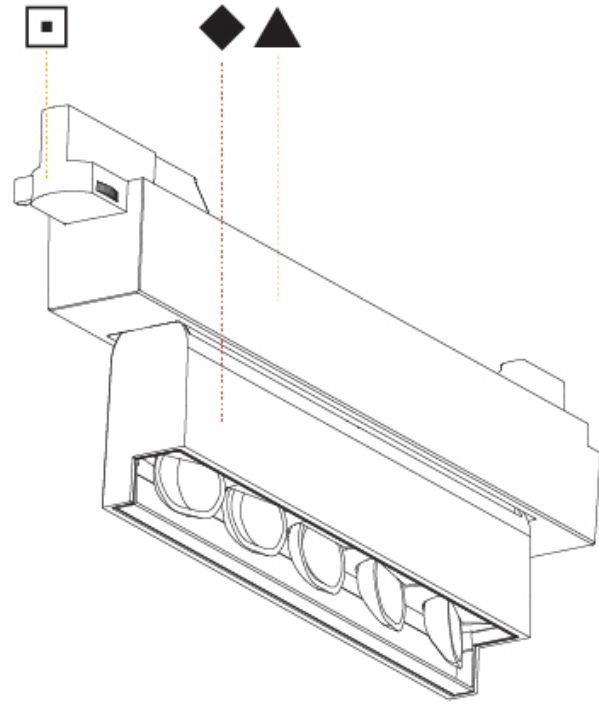

OPTICAL

Adjustability: Tilt 15°

RATINGS AND CERTIFICATIONS

Certified By: Certified for North American Standards
 IP rating: IP20

MAGIQ WALLWASH PLUS BLACK TRACK

A3T062-

PROJECT
TYPE
SPECIFIER
QUANTITY
DATE

PROJECT	_____
TYPE	_____
SPECIFIER	_____
QUANTITY	_____
DATE	_____